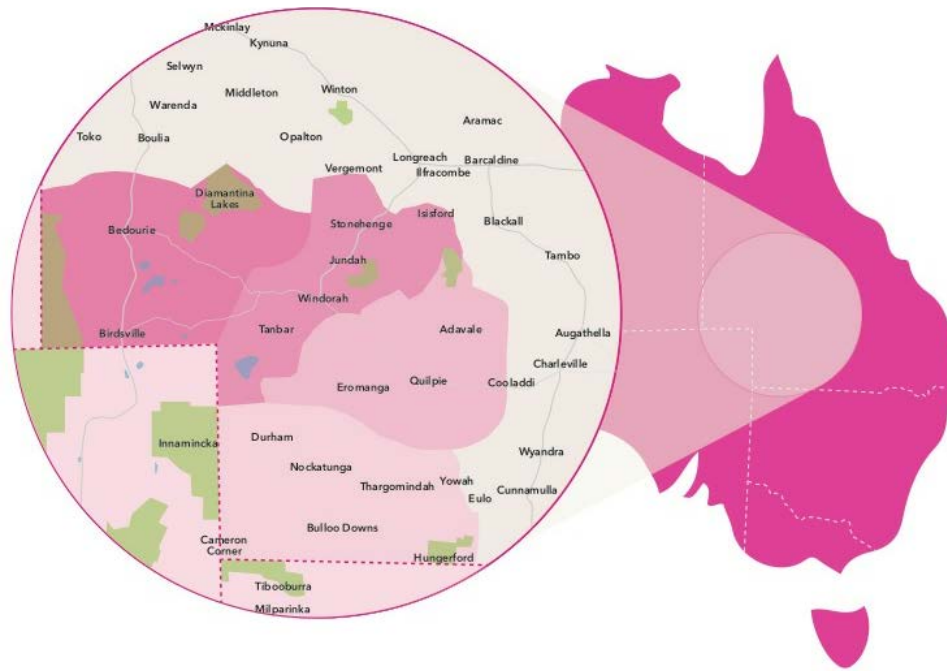

Eligibility

To be eligible for the Channel Country Ladies Day Scholarships 2023 an applicant must:

- Be a resident from the Channel Country Region region, as per below map.
- The scholarships will be prioritised for those that would benefit from taking time out from their day-to-day life. They are for women who may have suffered adversity, or may just need something like CCLD to give them a boost.