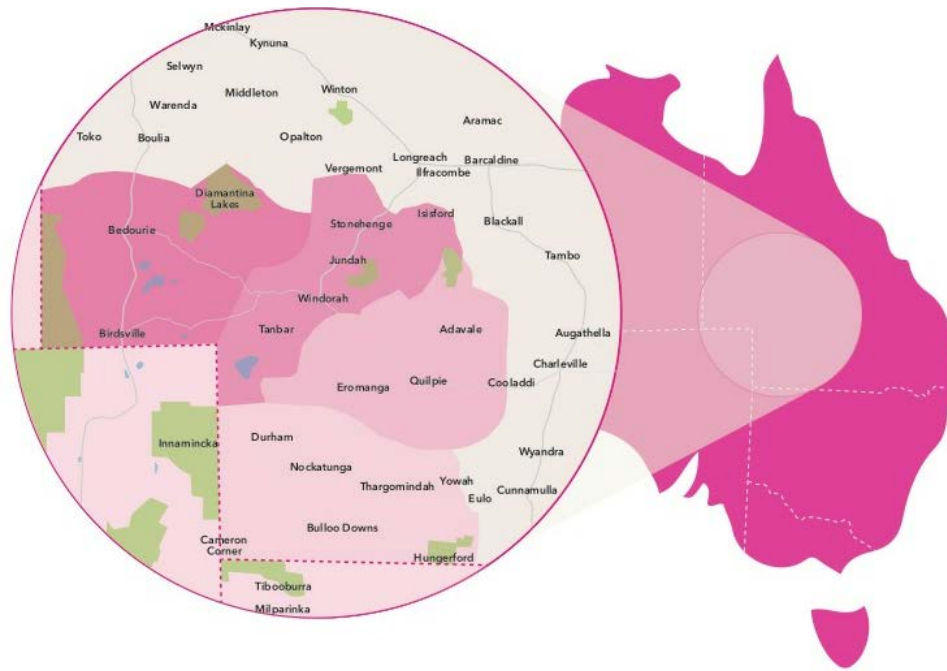

Eligibility

To be eligible for the Channel Country Ladies Day Scholarships 2022 an applicant must:

- Be a resident from the Channel Country Region region, as per below map.
- The scholarships will be prioritised for those that would benefit from taking time out from their day-to-day life. They are for women who may have suffered adversity, or may just need something like CCLD to give them a boost.